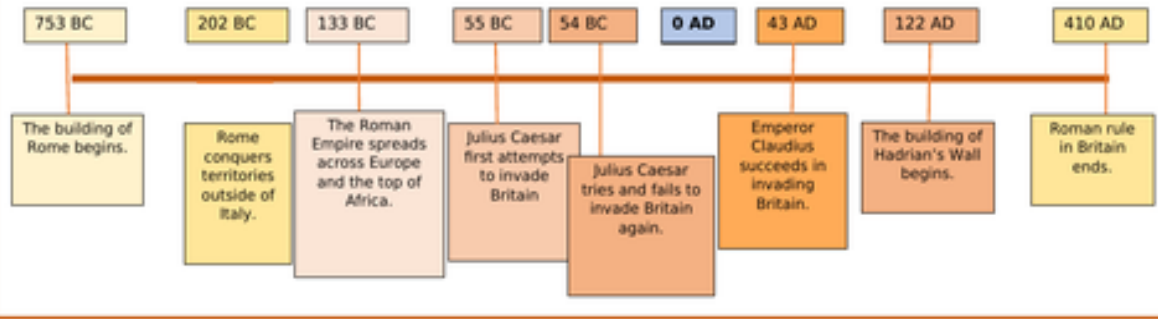

### Roman Britain Timeline

Key Vocabulary	
Empire	An extensive group of countries or states ruled by one leader
Celt	a member of a group of peoples inhabiting much of Europe and Asia in pre-Roman times
Hadrian's Wall	a former defensive fortification built by the Romans
Conquest	the act of taking control of a country, city, etc., through the use of force
Boudicca	The name of a celtic Queen and leader that fought the Roman Army
Iceni	an ancient British people that under their queen Boudicca revolted against the Romans in a.d. 60